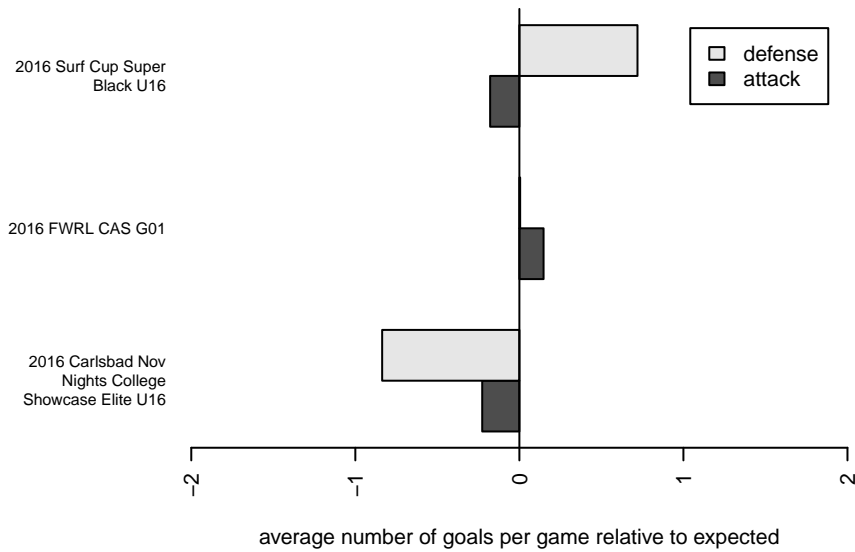

LA Galaxy SD Elite G01

alt names used:

Venues played:

, CAS
G01 total strength=2046
attack=71.85 defense=78.23

2016 Surf Cup Super Black U16
2016 FWRL CAS G01
2016 Carlsbad Nov Nights College Showcase E
2016 Surf College Showcase Super White U16

LA Galaxy SD Elite G01
Dots are actual minus expected GF (blue circles) and GA (red triangles).
Blue line is smoothed change in attack strength. Red is smoothed change in defense strength.

**attack and defense variance (black dot)
relative to other teams
and top 10 in region**

**attack and defense rating
relative to others at age
and all opponents in last 13 months**

**attack and defense rating
relative to others at age
and all opponents in last 13 months**

Performance relative to 13 month average

Performance relative to 13 month average

Distribution of opponents
 Red = Lose zone, Blue = Win zone, Green = Even
 Black line separates win/lose zones

lot. A=Neither has attack advantage, B=Opponent has both attack and defense advantage, C=Opponent has both attack and defense disadvantage, D=Both have