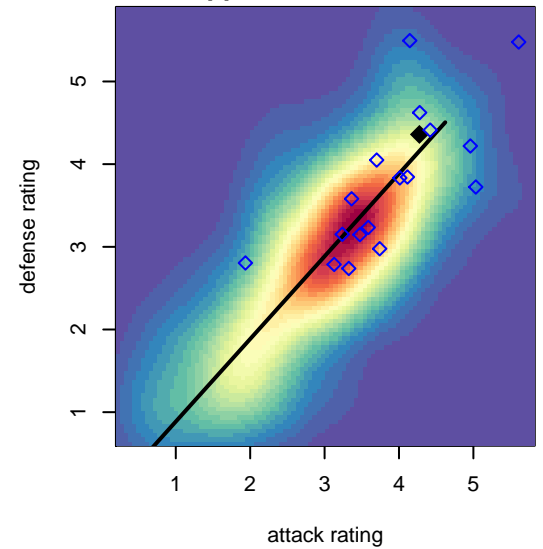

LA Galaxy SD Elite G01

alt names used:

Venues played:

, CAS
G01 total strength=2046
attack=71.85 defense=78.23

2016 Surf Cup Super Black U16
2016 FWRL CAS G01
2016 Carlsbad Nov Nights College Showcase E
2016 Surf College Showcase Super White U16

LA Galaxy SD Elite G01
Dots are actual minus expected GF (blue circles) and GA (red triangles).
Blue line is smoothed change in attack strength. Red is smoothed change in defense strength.

**attack and defense variance (black dot)
relative to other teams
and top 10 in region**

**attack and defense rating
relative to others at age
and all opponents in last 13 months**

**attack and defense rating
relative to others at age
and all opponents in last 13 months**

Performance relative to 13 month average

Performance relative to 13 month average

Distribution of opponents
 Red = Lose zone, Blue = Win zone, Green = Even
 Black line separates win/lose zones

lot. A=Neither has attack advantage, B=Opponent has both attack and defense advantage, C=Opponent has both attack and defense disadvantage, D=Both have